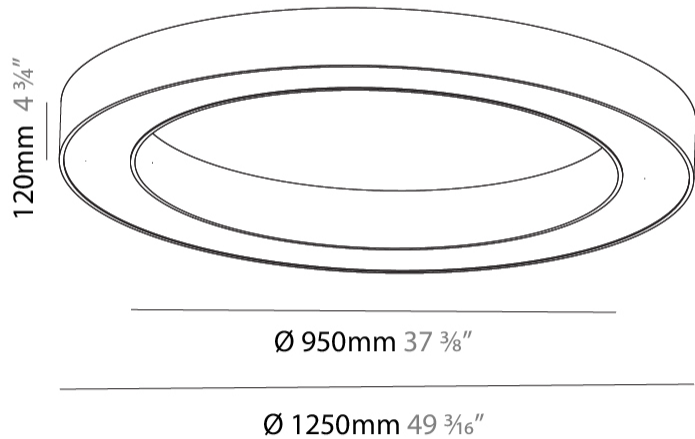

1. To build a product code in our configurator select the specify button on the base model # product page
2. To build a manual product code on this datasheet choose from the options listed below in blue font and add the suffix to the base model #

GENERAL

Series: Glorious
Subseries: Glorious
Brand: Prolicht
Division: Architectural
Mounting Type: Surface
Mounting Location: Ceiling
Subcategory: Ambient

PHYSICAL

Shape: Round
Diameter (mm): 1250
Diameter (in): 49 ³/₁₆
Height (mm): 120
Height (in): 4 ³/₄
Light Distribution: Direct
Weight (kg): 12.465
Weight (lbs): 27.42
Diffuser: PMMA - Opal or Micro-Prism
Fixture Finish: SSR / BKV / CWI / CRY / HAB / LAG / UFT / ITA / RUA / RUR / MIC / FTG / MYG / TWT / LOD / PUS / FRO / FUP / KIA / POP / BLS / SPG / MEY / GOH / GUM / CHC / COM / ABZ / JAG / OBR / MOS / ROR
Fixture Material: Aluminum

ELECTRICAL

Lamp Type: LED (Zhaga Standard)
Input Wattage (W): 60
Total Output Wattage (W): 48 / 38.4 (3500K)
Dimming: Non-Dimming / Phase Dimming (120Vac only) / 0-10V Dimming
Driver Included: Yes
Driver Location: Integrated
Driver Type: Constant Current - 120 / 277Vac
Driver Class: Class 2
Input Voltage (V): 120 - 277
Constant Current (MA): 350 / 1200 (3500K)

LED

Color Temperature (°K): 3000 / 3500 / 4000
Max. Delivered Lumen (lm): 5540 / 5733 / 5850
CRI: >80 CRI
Efficiency (%): 65
Lamp Life (hrs): 50000

OPTICAL

RATINGS AND CERTIFICATIONS

Certified By: Certified for North American Standards
IP rating: IP20